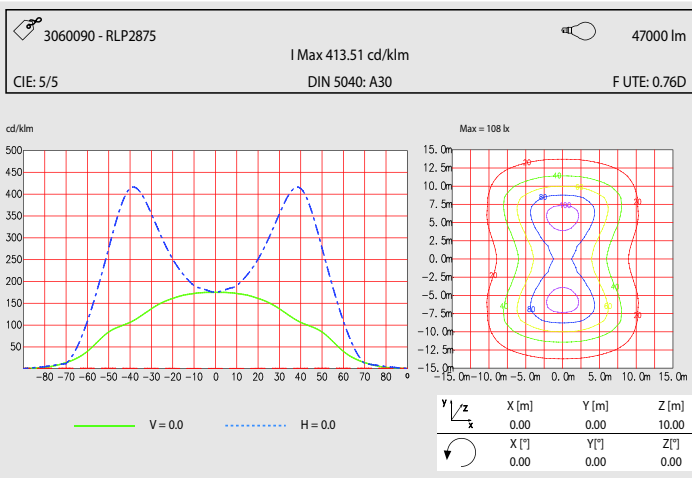

SAN GOTTARDO

SAN GOTTARDO SM / AS

AS

BOX

003040090	1xE27	E27	○	6.3
003060090	1xE40	E40	○	6.3
■ SM				
003050090	1xE27	E27	○	6.3
003070090	1xE40	E40	○	6.3
■ AS				

IN IP 65

SAN GOTTARDO SM / AS

AS

BOX

003065897	1x100 ST	△	E40	●	10.8
003066097	1x150 ST	△	E40	●	12.2
003066297	1x250 ST	△	E40	●	13.0
003066497	1x400 ST	△	E40	●	14.3
003069897	1x42 FSQ		G24q4	EM	7.0
■ SM					
003075897	1x100 ST	△	E40	●	10.8
003076097	1x150 ST	△	E40	●	12.2
003076297	1x250 ST	△	E40	●	13.0
003076497	1x400 ST	△	E40	●	14.3
003079897	1x42 FSQ		G24q4	EM	7.0
■ AS					

IN IP 65

SAN GOTTARDO SM 2 / AS 2

AS 2

BOX

003065898	1x100 ST	△	E40	●	10.8
003066098	1x150 ST	△	E40	●	12.2
003066298	1x250 ST	△	E40	●	13.0
003066498	1x400 ST	△	E40	●	14.3
■ SM 2					
003075898	1x100 ST	△	E40	●	10.8
003076098	1x150 ST	△	E40	●	12.2
003076298	1x250 ST	△	E40	●	13.0
003076498	1x400 ST	△	E40	●	14.3
■ AS 2					

IN IP 65