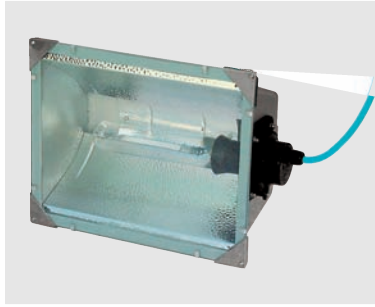

SAN GOTTARDO

SAN GOTTARDO SM / AS

AS

BOX

003040090	1xE27	E27	○	6.3
003060090	1xE40	E40	○	6.3
■ SM				
003050090	1xE27	E27	○	6.3
003070090	1xE40	E40	○	6.3
■ AS				

IN IP 65