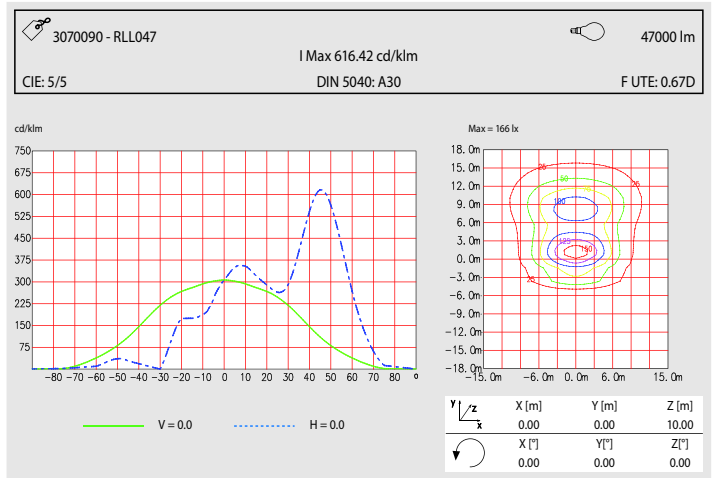

SAN GOTTARDO

SAN GOTTARDO SM / AS

AS

BOX

003040090	1xE27	E27	○	6.3
003060090	1xE40	E40	○	6.3
■ SM				
003050090	1xE27	E27	○	6.3
003070090	1xE40	E40	○	6.3
■ AS				

IN IP 65

SAN GOTTARDO SM / AS

AS

BOX

003065897	1x100 ST	△	E40	●	10.8
003066097	1x150 ST	△	E40	●	12.2
003066297	1x250 ST	△	E40	●	13.0
003066497	1x400 ST	△	E40	●	14.3
003069897	1x42 FSQ		G24q4	EM	7.0
■ SM					
003075897	1x100 ST	△	E40	●	10.8
003076097	1x150 ST	△	E40	●	12.2
003076297	1x250 ST	△	E40	●	13.0
003076497	1x400 ST	△	E40	●	14.3
003079897	1x42 FSQ		G24q4	EM	7.0
■ AS					

IN IP 65

SAN GOTTARDO SM 2 / AS 2

AS 2

BOX

003065898	1x100 ST	△	E40	●	10.8
003066098	1x150 ST	△	E40	●	12.2
003066298	1x250 ST	△	E40	●	13.0
003066498	1x400 ST	△	E40	●	14.3
■ SM 2					
003075898	1x100 ST	△	E40	●	10.8
003076098	1x150 ST	△	E40	●	12.2
003076298	1x250 ST	△	E40	●	13.0
003076498	1x400 ST	△	E40	●	14.3
■ AS 2					

IN IP 65