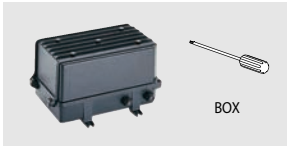

SAN GOTTARDO

SAN GOTTARDO SM / AS

AS

BOX